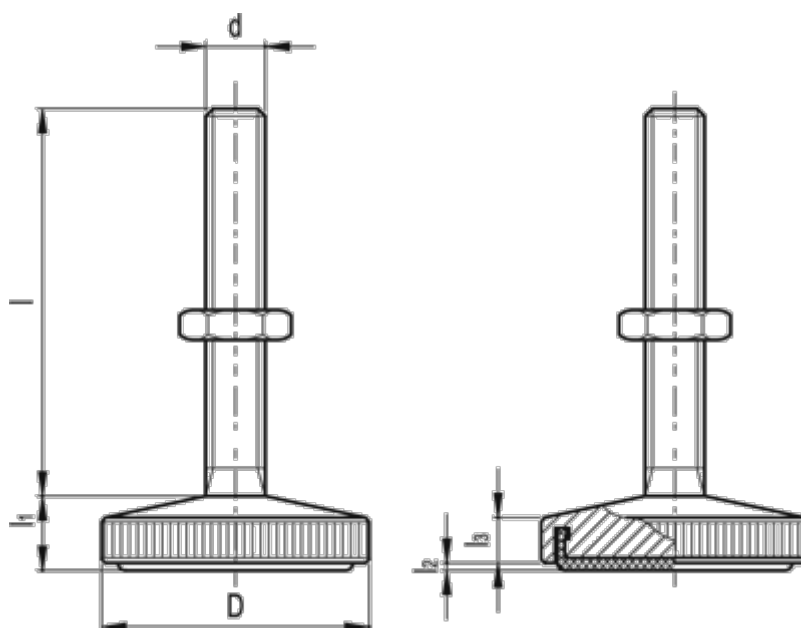

Article number: 20598091

Description: E+G Levelling foot
GN 339-29-M8-35-KS-ST

Measures

d = M8

D = 29

l = 35

l1 approx. = 8

l2 = 1.0